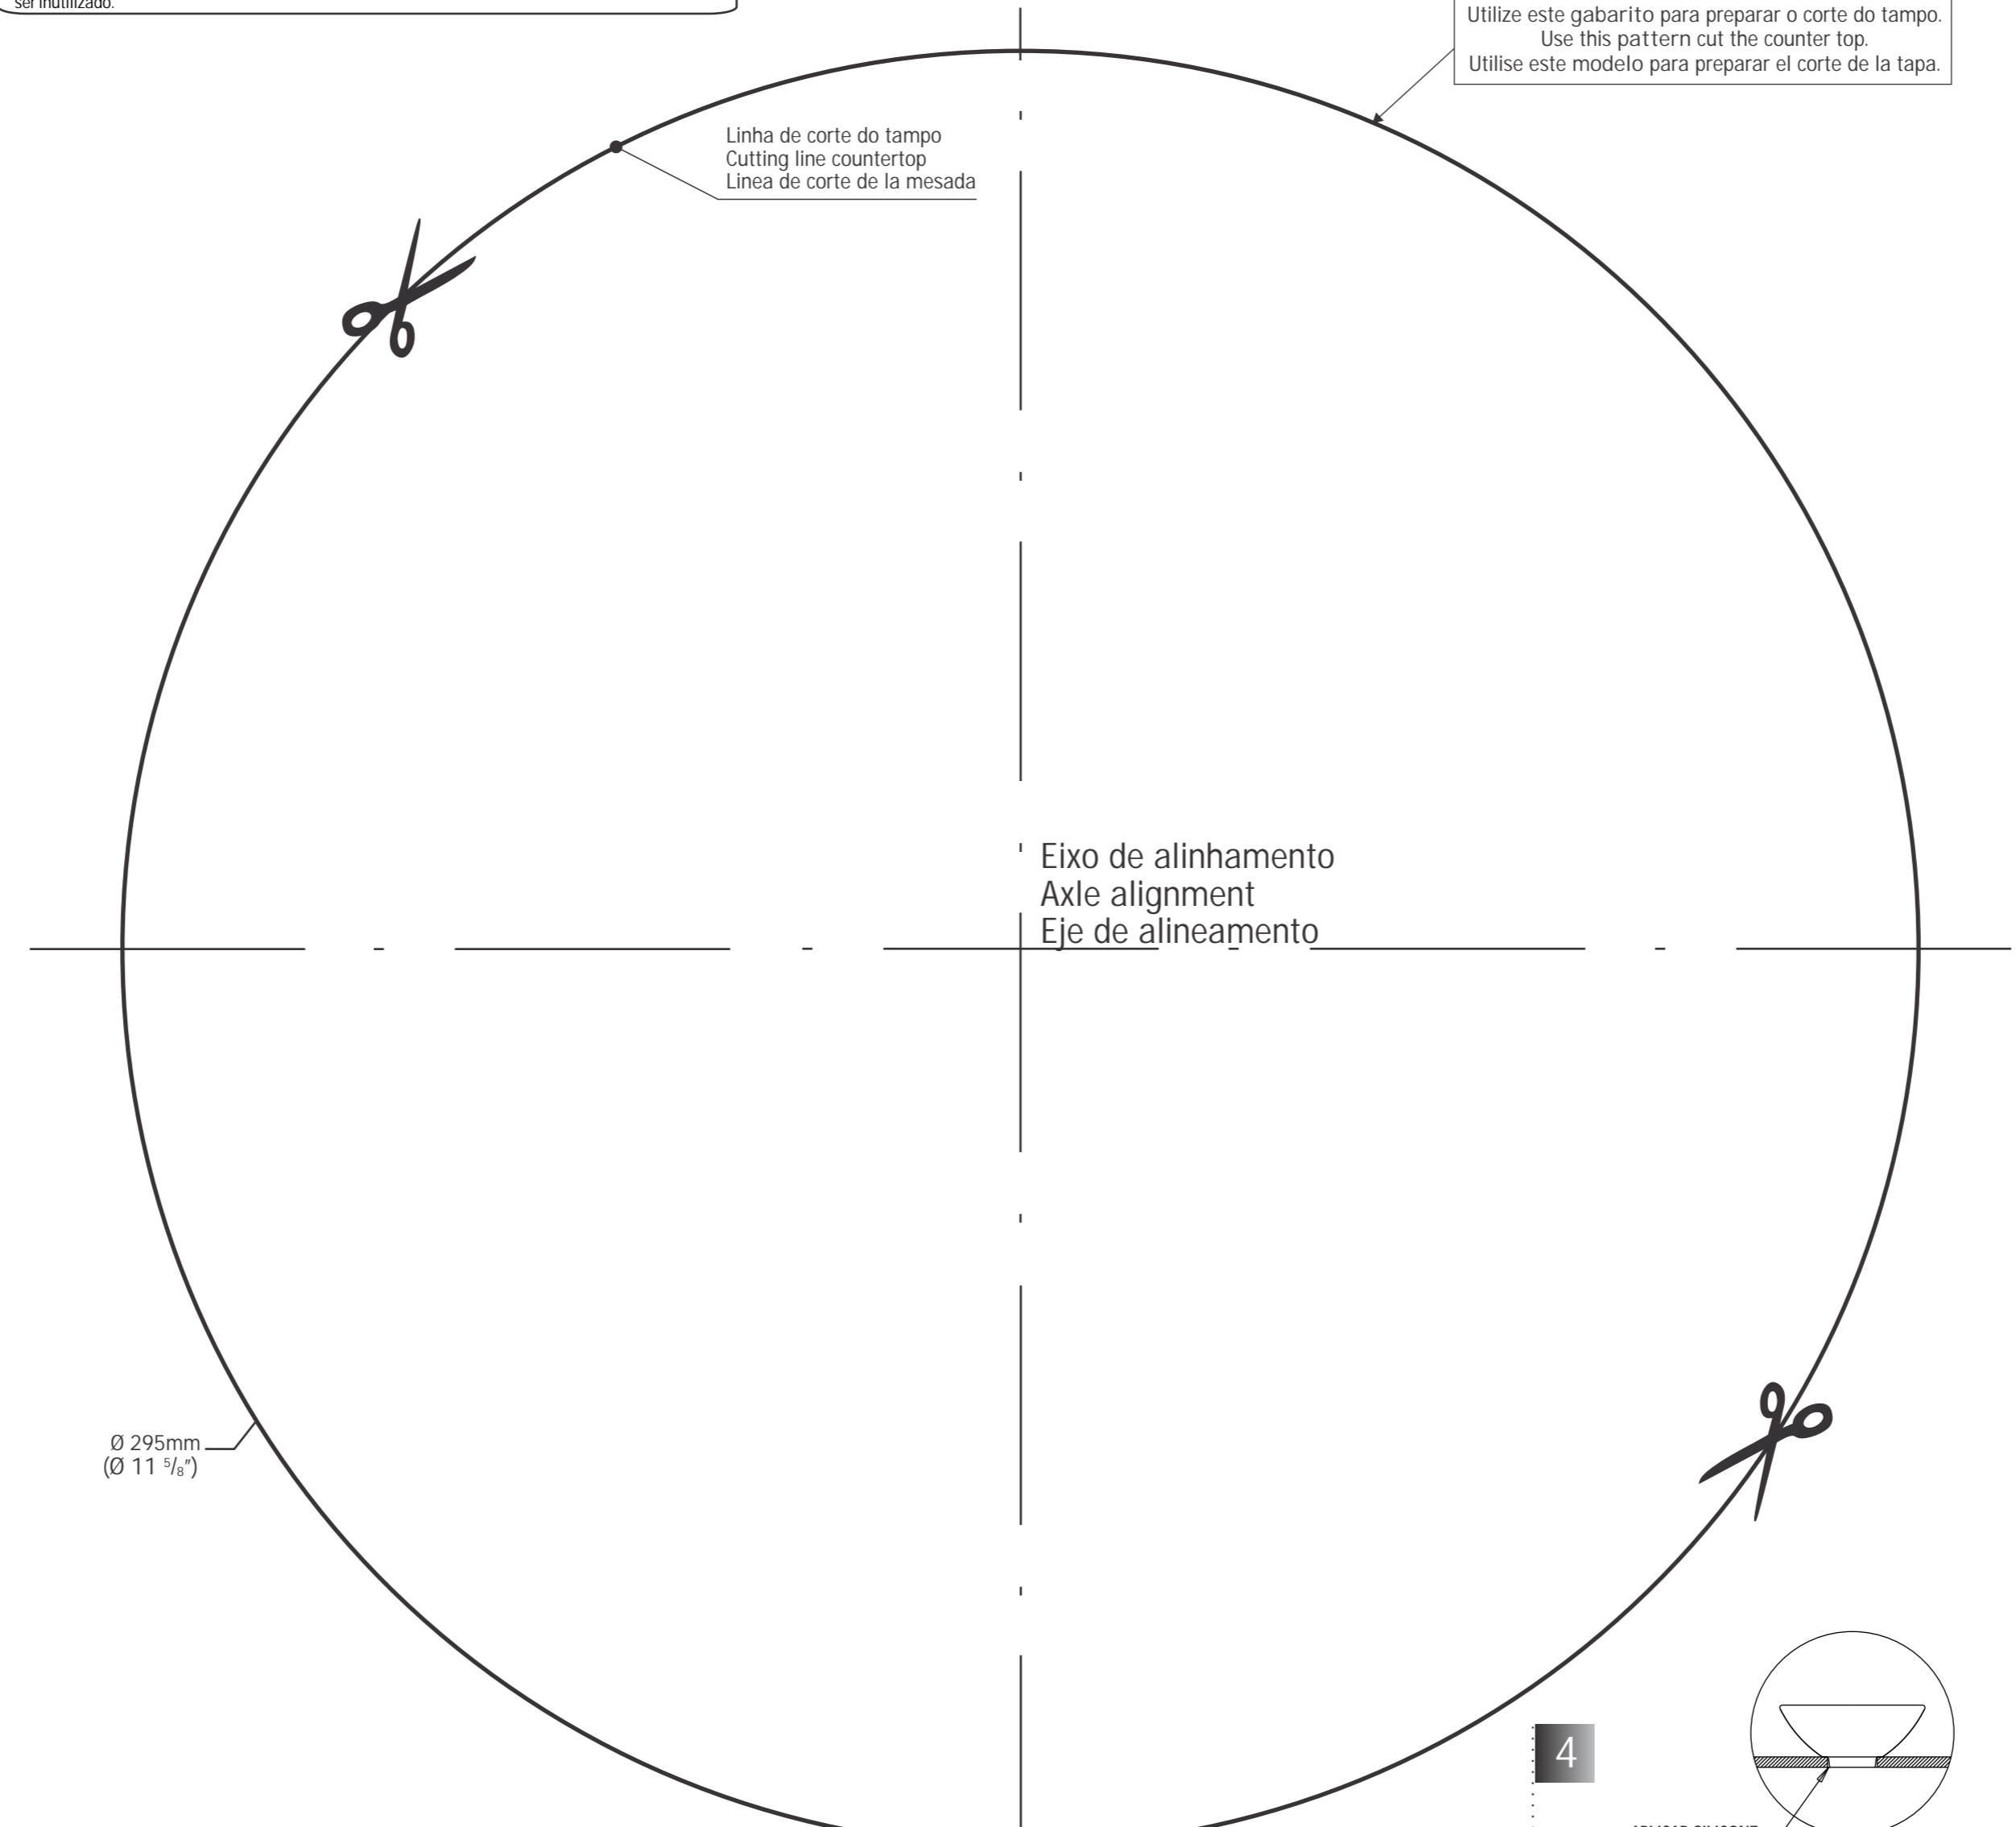

350 mm

deca

L146
Cuba de Apoio
Superpose Lavatory
Bacha de Apoio

ATENÇÃO/ ATTENTION/ ATENCIÓN:

600 mm

INSTRUÇÃO DE INSTALAÇÃO / INSTRUCTIONS FOR THE INSTALLATION / INSTRUCCIONES DE INSTALACIÓN. Includes three numbered steps: 1. Positioning the lavatory over the countertop. 2. Marking the countertop and the lavatory water outlet. 3. Marking the tap and cutting the tap.

4. APLICAR SILICONE. Includes instructions on applying silicone adhesive to the countertop and the lavatory, and completing the hydraulic connections.

MANUTENÇÃO E CONSERVAÇÃO/ MAINTENANCE AND CONSERVATION/ MANTENIMIENTO Y CONSERVACIÓN. Includes instructions on cleaning the surface with a smooth cloth, water, and neutral soap.

COMPOSIÇÃO BÁSICA/ BASIC COMPOSITION/ COMPOSICIÓN BÁSICA. Lists the materials used in the product: Argilla, Feldspato, Caulim, Vidrados e Corantes Inorgânicos.

Serviço Autorizado deca | hydraz. Atendimento ao Consumidor. 10 Anos de Garantia Conforme Certificado. Includes contact information for the company and a 10-year warranty certificate.

Certificado de Garantia. Details the warranty terms, including the 10-year warranty and the conditions under which the product is covered.

12.14.7.02015 - XXX VVVVVVVVV